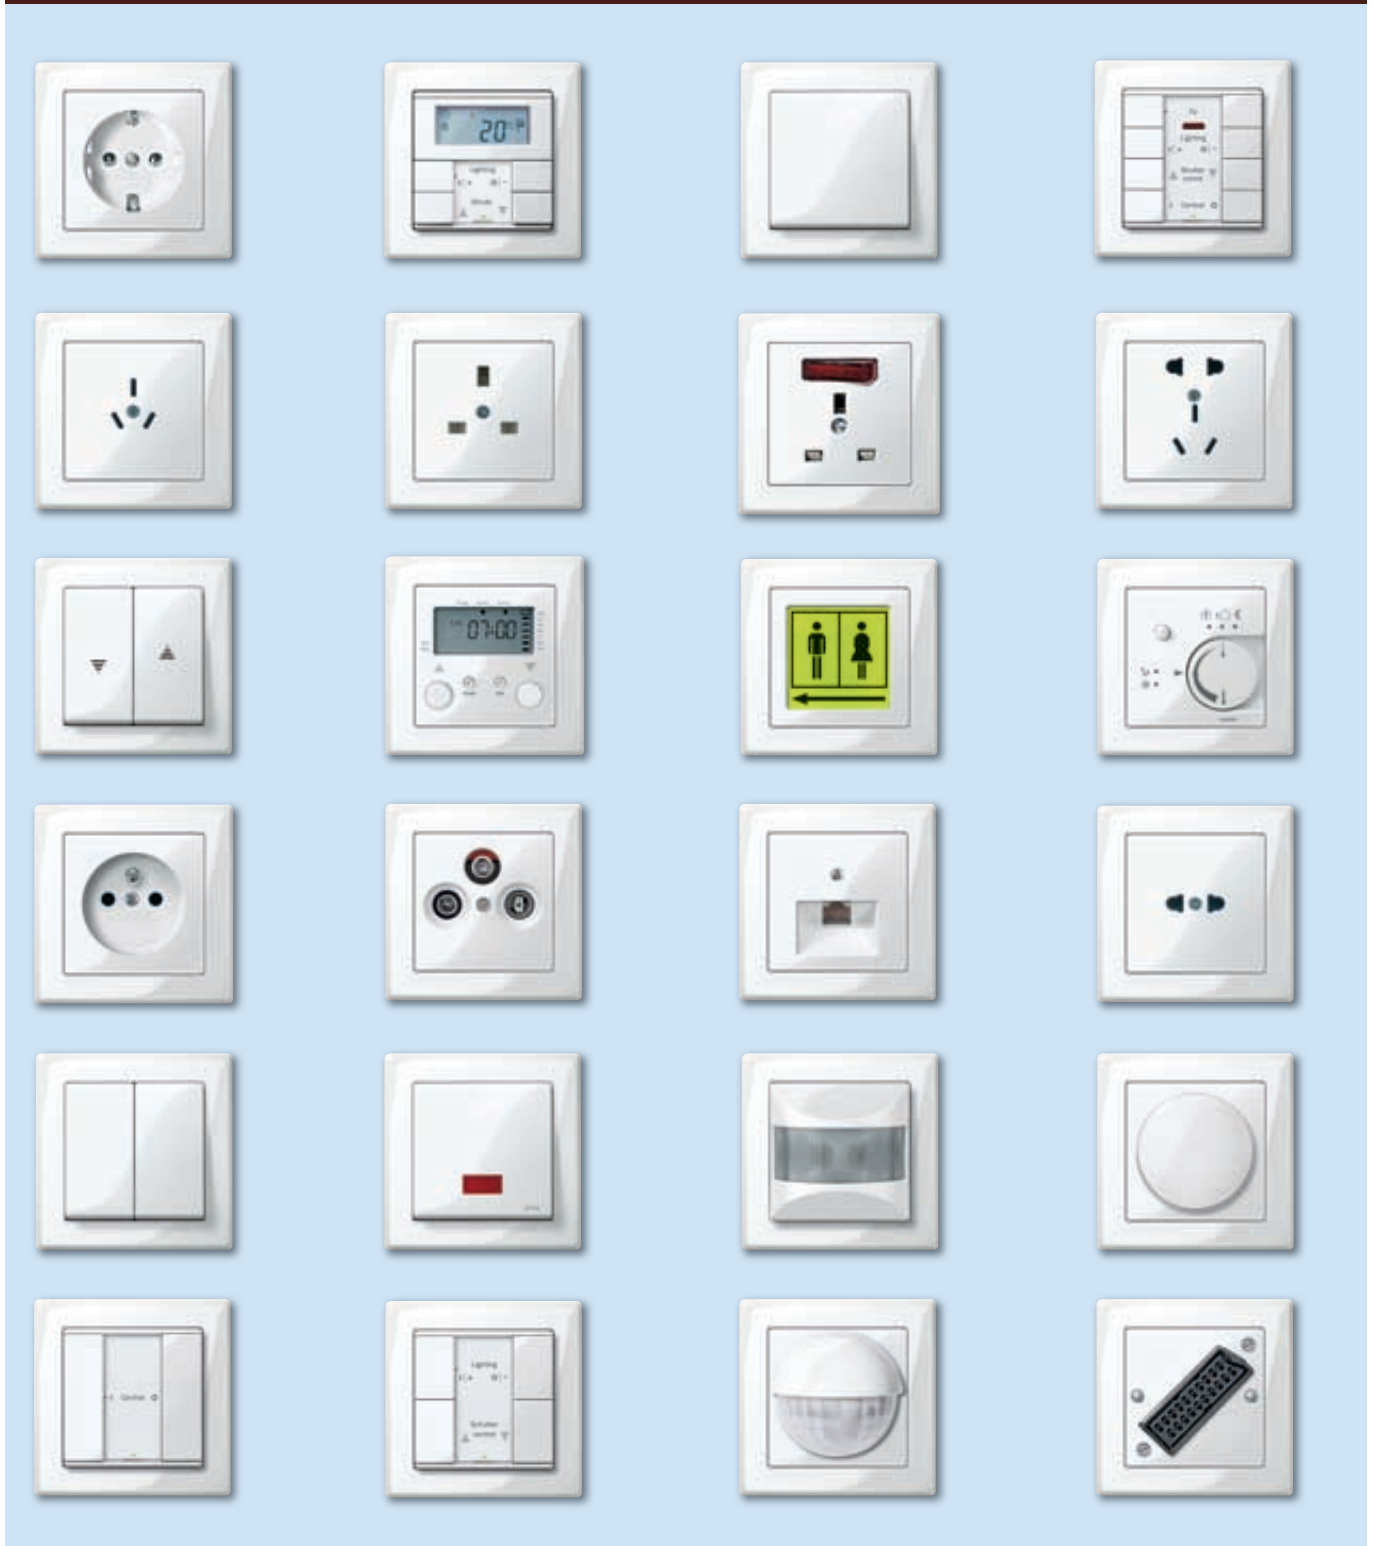

A SELECTION FROM OUR VARIED RANGE OF SWITCH DESIGNS – THE M-SMART EXAMPLE (AROUND 210 FUNCTIONS AVAILABLE)