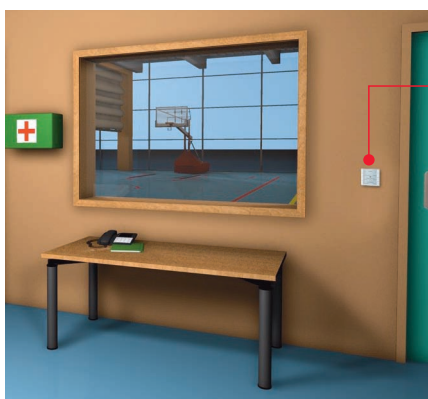

Hard to beat – Impact-resistant ANTI-VANDALISM SCHUKO® socket-outlet, flush-mounted

ANTI-VANDALISM

Impact-resistant SCHUKO®
socket-outlet, flush-mounted

Some situations, especially in corridors or in the gym, are just too much for normal school electrical installations. This is where Merten's special solutions come to the rescue. If in the heat of competition the gym light switch gets hit more than the back of the net, or if herds of students sometimes treat corridors and outside areas to a stampede – ANTI-VANDALISM

switches, socket-outlets and impact-resistant flush-mounted socket-outlets are the right solution. This ANTI-VANDALISM range of switches specially designed for the rough and tumble of the school day can withstand blows, kicks, tools and even flames.

Water off a duck's back – AQUADESIGN

AQUADESIGN, polar white

AQUADESIGN is ideal wherever switches are exposed to damp, moisture, wind and rain, such as in changing rooms and

shower areas, basements, swimming pools or outdoor areas. The AQUADESIGN range has high-level splash protection to IP 44.

Fit for sport at the push of a button – with PLANTEC

PLANTEC control and display unit

From now on you can prepare for your sport lesson in total comfort: without leaving your changing room. While your students are getting ready, all you need to do is press a button to create perfect sporting conditions. If basketball is on the timetable, for example, the light switches to 200 lux, the ideal level for school sports, all partition walls are raised and the