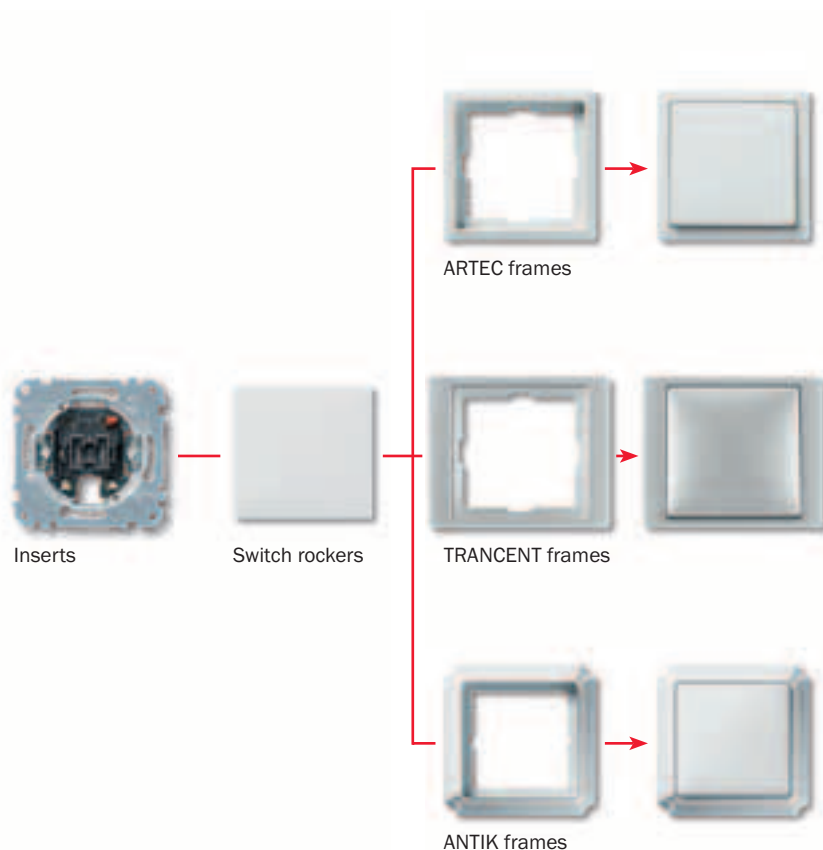

# SYSTEM DESIGN STRAIGHT LINES AND HIGH QUALITY

System Design from Merten offers an attractive selection featuring a host of different design touches. Such as the minimalist ARTEC, the exclusive TRANCENT and the classical ANTIK. All covers and central inserts are designed to fit all ranges. So it's easy to cater to individual requirements.

With over 125 functions, the three design variants combine to create a very broad product range.

### The system principle

Change the switch range the easy way:  
The inserts from System Design fit all the different design variants. Just change the frame and it's done.